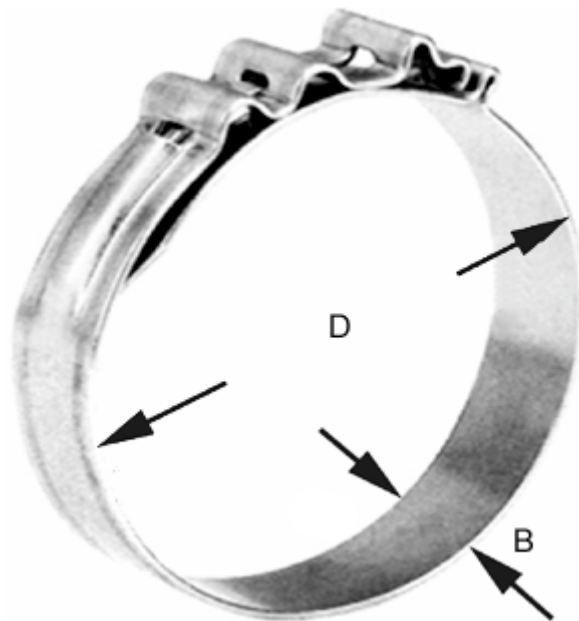

Article number: 021087006020

Description: COBRA one piece-connector 20/8 W4

Measures

Diameter D = 20.0

Width B = 8